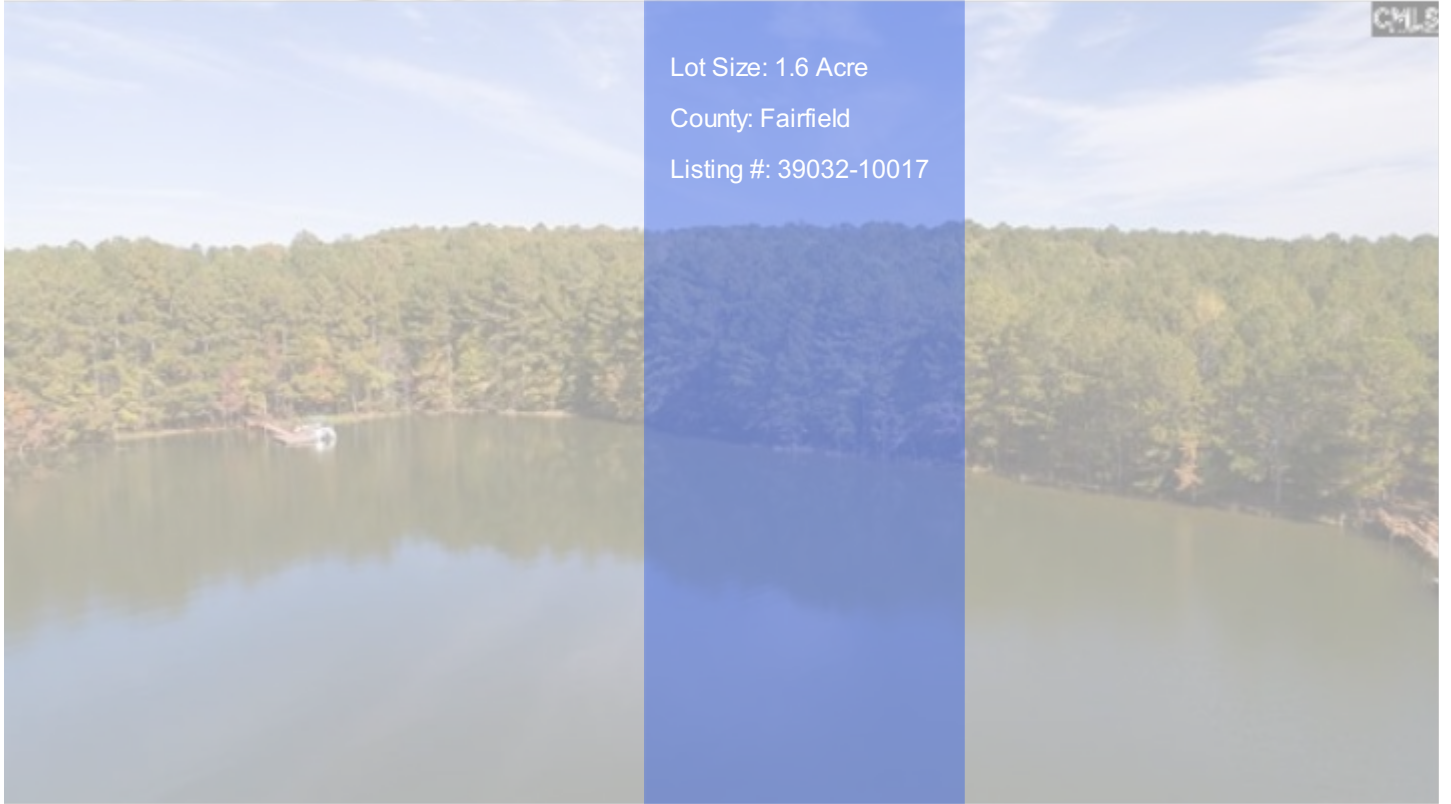

\$107,500

TBD Windjammer Road Lot #7

Carolina Real Estate Company, LLC

Lot Size: 1.6 Acre

County: Fairfield

Listing #: 39032-10017

KEY FEATURES

- 1.58 Acres
- 450 Feet Water Frontage
- Dockable
- Level, Rolling & Wooded
- Public Water
- Best Fishing in South Carolina